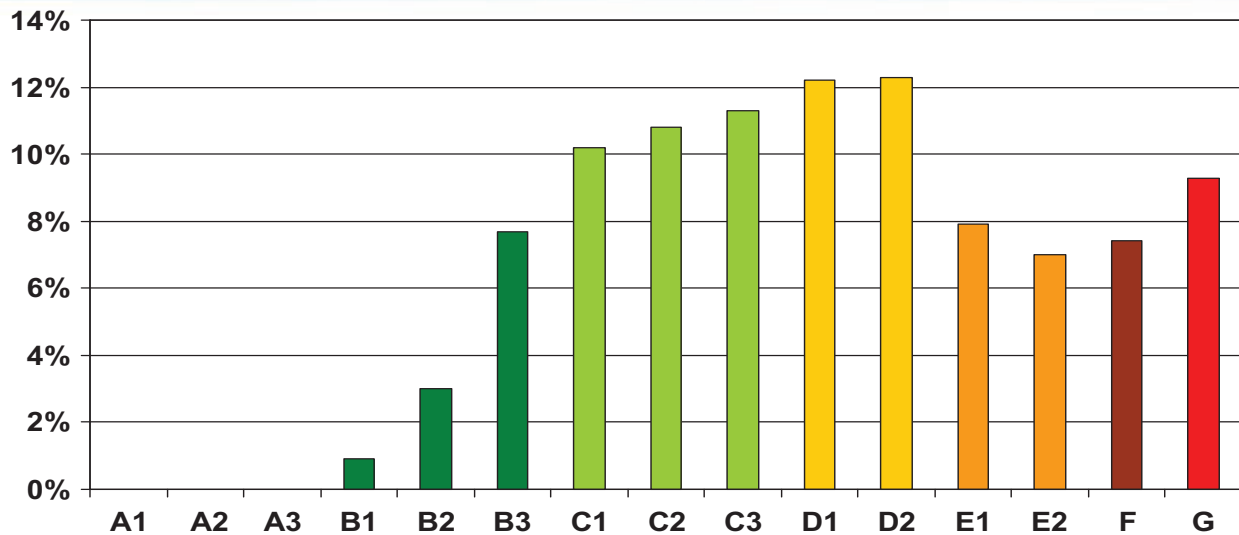

Energy Performance
of Building Directive

Profile of BER Assessments Second Hand Homes

Building Energy Rating